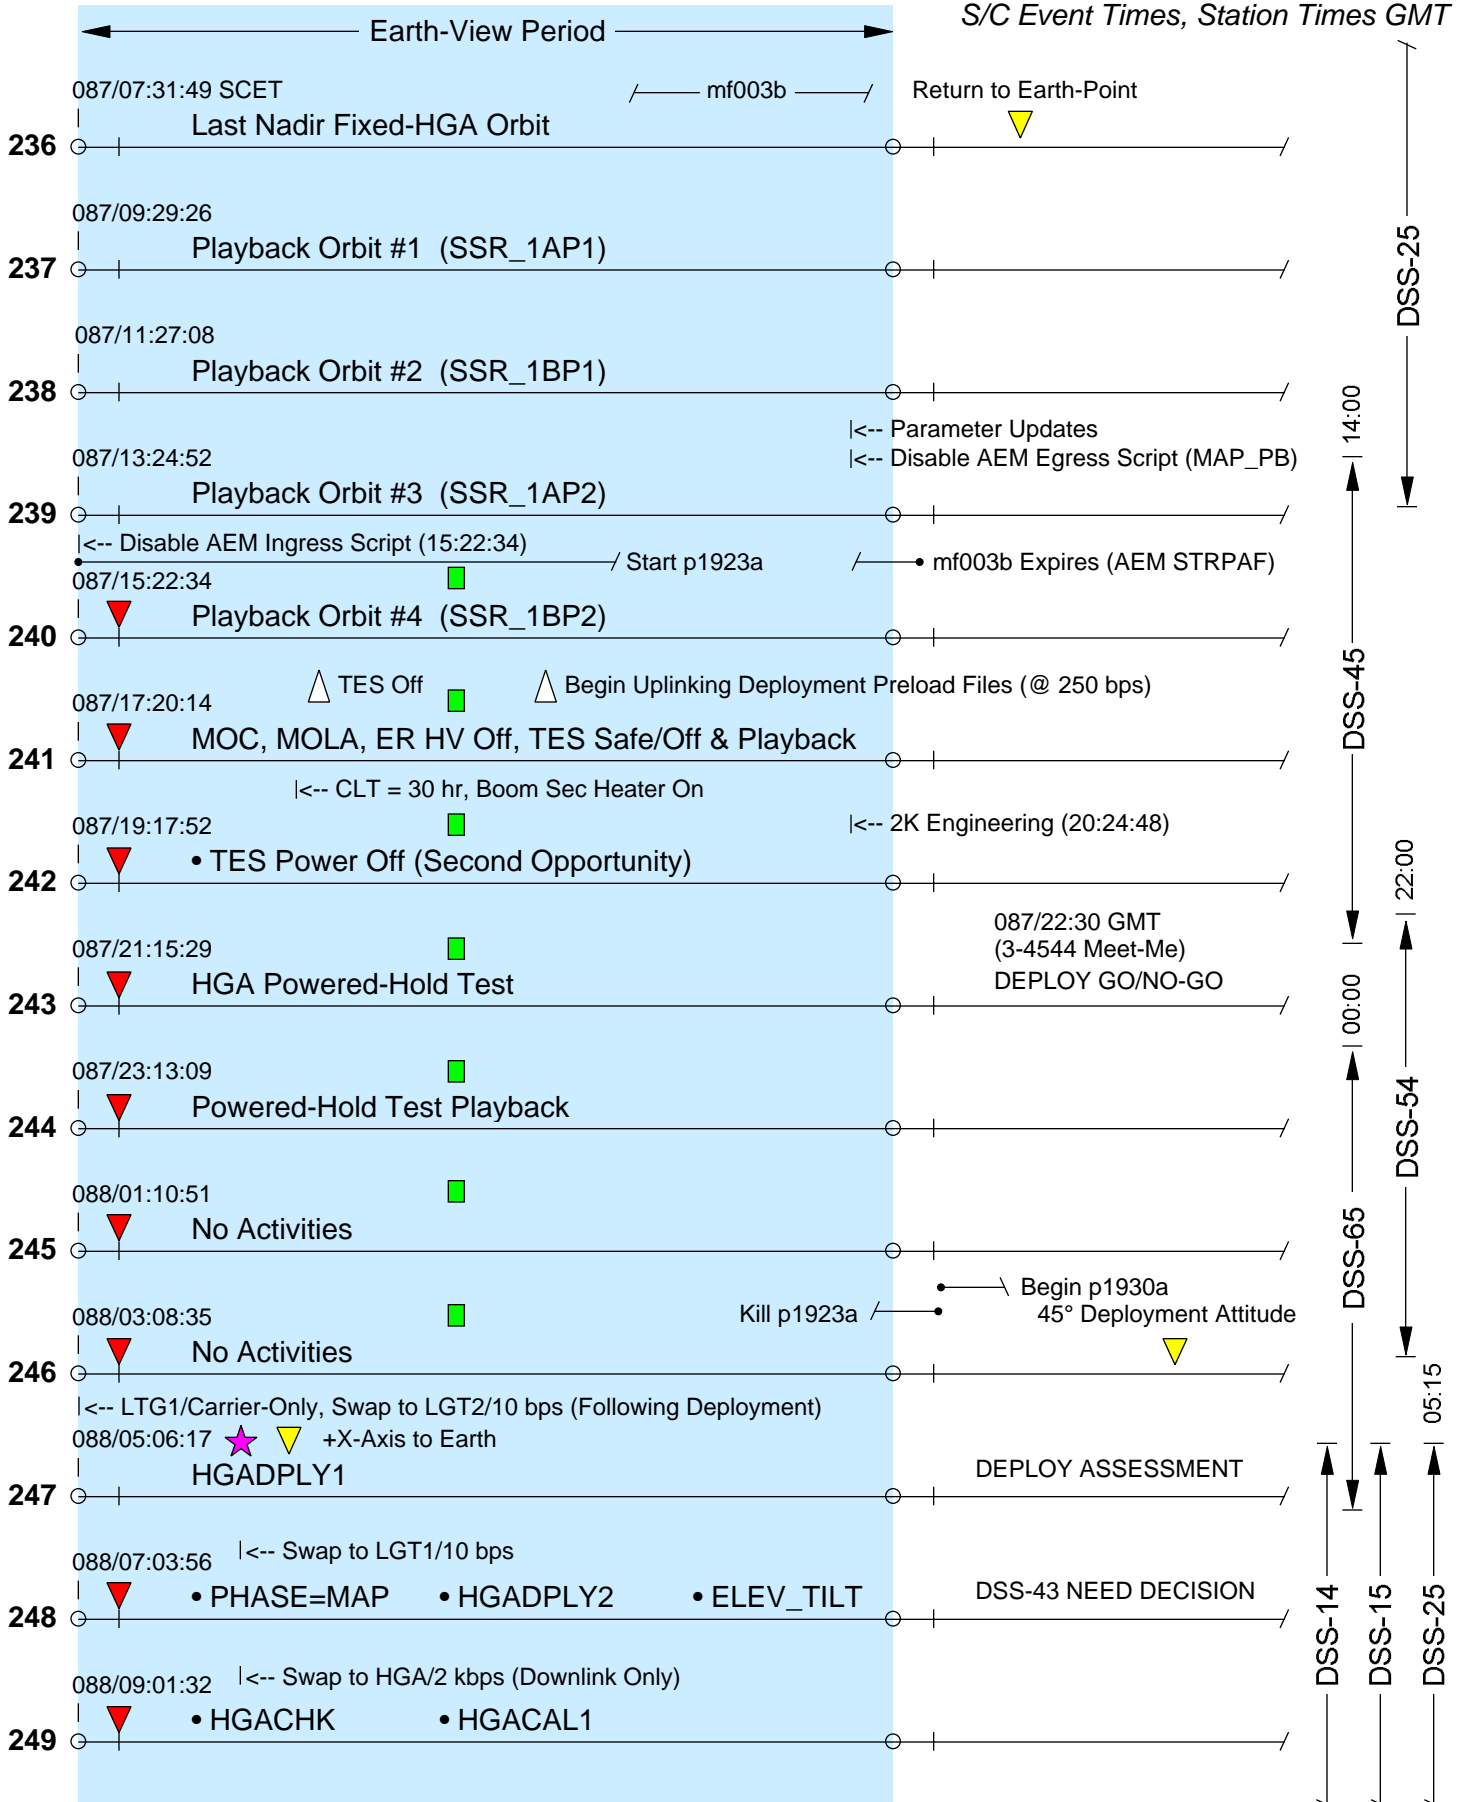

# MGS HIGH GAIN ANTENNA DEPLOYMENT

03/27/99

Deploy Timeline 1 / 2

S/C Event Times, Station Times GMT

○ | Occultation/Eclipse Boundaries  
■ ANS

▼ Power ISH  
▼ Custom ISH

★ Deploy Mode  
• Ground-Initiated Sequence